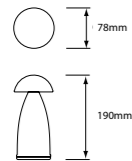

...und viele weitere mehr

POPPY

POPPY
270mm x ø 94mm, 0,82 kg

Satin Silver

Satin Brass

Satin Bronze

Satin Black

Reef

POPPY Satin Brass - Mahanakho Sky Bar - Bangkok - Thailand

COOEE

COOEE 1C
210mm x ø 90mm, 0,23 kg

Lacquered Copper

COOEE 2 / 2C
210mm x ø 90mm, 0,26 kg

Lacquered Brass

Anod. Aluminium

COOEE 3 / 3C
220mm x ø 97mm, 0,23 kg

Sandblasted Black

Sandblasted Bronze

OWL

OWL 1
190mm x ø 78mm, 0,55 kg

Stainless Steel

OWL 2
190mm x ø 90mm, 0,60 kg

Copper

OWL 3
200mm x ø 95mm, 0,58 kg

Brass

OWL 1 Copper · Gilgoly Hilton · Tokio · Japan

ALBERT
VICTORIA
RITZ

ALBERT
275mm x 120mm x 120mm, 1,10 kg

Brass

VICTORIA
275mm x ø 120mm, 0,80 kg

Aged Brass

RITZ
275mm x 125mm x 125mm, 2,00 kg