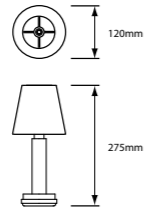

Brass

OWL 1 Copper · Gilgoly Hilton · Tokio · Japan

ALBERT
VICTORIA
RITZ

ALBERT
275mm x 120mm x 120mm, 1,10 kg

Brass

VICTORIA
275mm x ø 120mm, 0,80 kg

Aged Brass

RITZ
275mm x 125mm x 125mm, 2,00 kg

Plated Nickel

VICTORIA Brass · The Chow Kit, Kuala Lumpur · Malaysia

VICTORIA
GLASS

116mm

230mm

VICTORIA GLASS
230mm x ø 116mm, 0,85 kg

Frosted Glass

Amber Glass