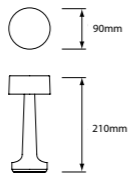

...und viele weitere mehr

POPPY

POPPY
270mm x ø 94mm, 0,82 kg

Satin Silver

Satin Brass

Satin Bronze

Satin Black

Reef

POPPY Satin Brass - Mahanakho Sky Bar - Bangkok - Thailand

COOEE

COOEE 1C
210mm x ø 90mm, 0,23 kg

Lacquered Copper

COOEE 2 / 2C
210mm x ø 90mm, 0,26 kg

Lacquered Brass

Anod. Aluminium

COOEE 3 / 3C
220mm x ø 97mm, 0,23 kg

Sandblasted Black

Sandblasted Bronze

OWL

OWL 1
190mm x ø 78mm, 0,55 kg

Stainless Steel

OWL 2
190mm x ø 90mm, 0,60 kg

Copper

OWL 3
200mm x ø 95mm, 0,58 kg

Brass

OWL 1 Copper · Gilgoly Hilton · Tokio · Japan

ALBERT
VICTORIA
RITZ

ALBERT
275mm x 120mm x 120mm, 1,10 kg

Brass

VICTORIA
275mm x ø 120mm, 0,80 kg

Aged Brass

RITZ
275mm x 125mm x 125mm, 2,00 kg