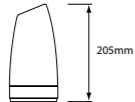

Green Glass

ICE
SQUARE /
ROUND

ICE SQUARE

160mm x 85mm x 85mm, 1,24 kg
175mm x 110mm x 110mm, 1,81kg

ICE ROUND

160mm x ø 85mm, 1,04 kg
175mm x ø 110mm, 1,64kg

Ice Square 85

Ice Square 100

Ice Round 85

Ice Round 100

ICE SQUARE 100 · Benelong Restaurant · Sydney · Australien

MARGARITA

LITTLE MARGARITA / MARGARITA

180mm x ø 100mm, 1,11 kg
205mm x ø 100mm, 1,22kg

Little Margarita

Margarita

EGG

120mm

180mm

EGG ORIGINAL
180mm x ø 120mm, 1,00 kg

120mm

180mm

EGG FRITTED ORIGINAL
180mm x ø 120mm, 1,00 kg

Original

Opal

COLLINS/
MAGILL

LITTLE COLLINS / COLLINS
145mm x ø 100mm, 0,63 kg
195mm x ø 100mm, 0,73kg

Little Collins

Collins

MAGILL
195mm x ø 100mm, 0,85 kg

Stainless Steel

APEX