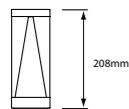

EGG

120mm

180mm

EGG ORIGINAL
180mm x ø 120mm, 1,00 kg

120mm

180mm

EGG FRITTED ORIGINAL
180mm x ø 120mm, 1,00 kg

Original

Opal

COLLINS/
MAGILL

LITTLE COLLINS / COLLINS
145mm x ø 100mm, 0,63 kg
195mm x ø 100mm, 0,73kg

Little Collins

Collins

MAGILL
195mm x ø 100mm, 0,85 kg

Stainless Steel

APEX