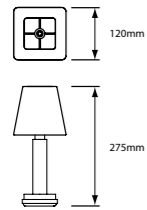

POPPY Satin Brass - Mahanakho Sky Bar - Bangkok - Thailand

COOEE

COOEE 1C
210mm x ø 90mm, 0,23 kg

Lacquered Copper

COOEE 2 / 2C
210mm x ø 90mm, 0,26 kg

Lacquered Brass

Anod. Aluminium

COOEE 3 / 3C
220mm x ø 97mm, 0,23 kg

Sandblasted Black

Sandblasted Bronze

OWL

OWL 1
190mm x ø 78mm, 0,55 kg

Stainless Steel

OWL 2
190mm x ø 90mm, 0,60 kg

Copper

OWL 3
200mm x ø 95mm, 0,58 kg

Brass

OWL 1 Copper · Gilgoly Hilton · Tokio · Japan

ALBERT
VICTORIA
RITZ

ALBERT
275mm x 120mm x 120mm, 1,10 kg

Brass

VICTORIA
275mm x ø 120mm, 0,80 kg

Aged Brass

RITZ
275mm x 125mm x 125mm, 2,00 kg