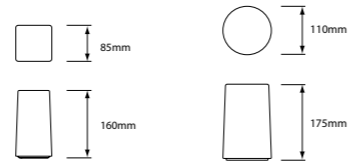

Brass

OWL 1 Copper · Gilgoly Hilton · Tokio · Japan

ALBERT
VICTORIA
RITZ

ALBERT
275mm x 120mm x 120mm, 1,10 kg

Brass

VICTORIA
275mm x ø 120mm, 0,80 kg

Aged Brass

RITZ
275mm x 125mm x 125mm, 2,00 kg

Plated Nickel

VICTORIA Brass · The Chow Kit, Kuala Lumpur · Malaysia

VICTORIA
GLASS

116mm

230mm

VICTORIA GLASS
230mm x ø 116mm, 0,85 kg

Frosted Glass

Amber Glass

Green Glass

ICE
SQUARE /
ROUND

ICE SQUARE

160mm x 85mm x 85mm, 1,24 kg
175mm x 110mm x 110mm, 1,81kg

ICE ROUND

160mm x ø 85mm, 1,04 kg
175mm x ø 110mm, 1,64kg

Ice Square 85

Ice Square 100

Ice Round 85

Ice Round 100

ICE SQUARE 100 · Benelong Restaurant · Sydney · Australien

MARGARITA

LITTLE MARGARITA / MARGARITA

180mm x ø 100mm, 1,11 kg
205mm x ø 100mm, 1,22kg

Little Margarita

Margarita