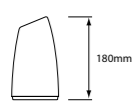

Green Glass

ICE
SQUARE /
ROUND

ICE SQUARE

160mm x 85mm x 85mm, 1,24 kg
175mm x 110mm x 110mm, 1,81kg

ICE ROUND

160mm x ø 85mm, 1,04 kg
175mm x ø 110mm, 1,64kg

Ice Square 85

Ice Square 100

Ice Round 85

Ice Round 100

ICE SQUARE 100 · Benelong Restaurant · Sydney · Australien

MARGARITA

LITTLE MARGARITA / MARGARITA

180mm x ø 100mm, 1,11 kg
205mm x ø 100mm, 1,22kg

Little Margarita

Margarita

EGG

120mm

180mm

EGG ORIGINAL
180mm x ø 120mm, 1,00 kg

120mm

180mm

EGG FRITTED ORIGINAL
180mm x ø 120mm, 1,00 kg

Original