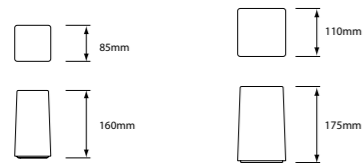

Brass

OWL 1 Copper · Gilgoly Hilton · Tokio · Japan

ALBERT
VICTORIA
RITZ

ALBERT
275mm x 120mm x 120mm, 1,10 kg

Brass

VICTORIA
275mm x ø 120mm, 0,80 kg

Aged Brass

RITZ
275mm x 125mm x 125mm, 2,00 kg

Plated Nickel

VICTORIA Brass · The Chow Kit, Kuala Lumpur · Malaysia

VICTORIA
GLASS

116mm

230mm

VICTORIA GLASS
230mm x ø 116mm, 0,85 kg

Frosted Glass

Amber Glass

Green Glass

ICE
SQUARE /
ROUND

ICE SQUARE

160mm x 85mm x 85mm, 1,24 kg
175mm x 110mm x 110mm, 1,81kg

ICE ROUND

160mm x ø 85mm, 1,04 kg
175mm x ø 110mm, 1,64kg

Ice Square 85

Ice Square 100