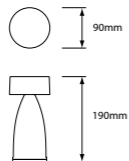

...und viele weitere mehr

POPPY

POPPY
270mm x ø 94mm, 0,82 kg

Satin Silver

Satin Brass

Satin Bronze

Satin Black

Reef

POPPY Satin Brass - Mahanakho Sky Bar - Bangkok - Thailand

COOEE

COOEE 1C
210mm x ø 90mm, 0,23 kg

Lacquered Copper

COOEE 2 / 2C
210mm x ø 90mm, 0,26 kg

Lacquered Brass

Anod. Aluminium

COOEE 3 / 3C
220mm x ø 97mm, 0,23 kg

Sandblasted Black

Sandblasted Bronze

OWL

OWL 1
190mm x ø 78mm, 0,55 kg

Stainless Steel

OWL 2
190mm x ø 90mm, 0,60 kg

Copper

OWL 3
200mm x ø 95mm, 0,58 kg

Brass

OWL 1 Copper · Gilgoly Hilton · Tokio · Japan

ALBERT
VICTORIA
RITZ

ALBERT
275mm x 120mm x 120mm, 1,10 kg

Brass

VICTORIA
275mm x ø 120mm, 0,80 kg

Aged Brass

RITZ
275mm x 125mm x 125mm, 2,00 kg