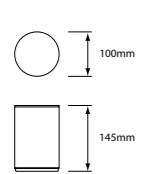

Green Glass

ICE
SQUARE /
ROUND

ICE SQUARE

160mm x 85mm x 85mm, 1,24 kg
175mm x 110mm x 110mm, 1,81kg

ICE ROUND

160mm x ø 85mm, 1,04 kg
175mm x ø 110mm, 1,64kg

Ice Square 85

Ice Square 100

Ice Round 85

Ice Round 100

ICE SQUARE 100 · Benelong Restaurant · Sydney · Australien

MARGARITA

LITTLE MARGARITA / MARGARITA

180mm x ø 100mm, 1,11 kg
205mm x ø 100mm, 1,22kg

Little Margarita

Margarita

EGG

120mm

180mm

EGG ORIGINAL
180mm x ø 120mm, 1,00 kg

120mm

180mm

EGG FRITTED ORIGINAL
180mm x ø 120mm, 1,00 kg

Original

Opal

COLLINS/
MAGILL

LITTLE COLLINS / COLLINS
145mm x ø 100mm, 0,63 kg
195mm x ø 100mm, 0,73kg

Little Collins

Collins

MAGILL
195mm x ø 100mm, 0,85 kg

Stainless Steel

APEX