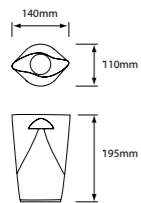

EGG

120mm

180mm

EGG ORIGINAL
180mm x ø 120mm, 1,00 kg

120mm

180mm

EGG FRITTED ORIGINAL
180mm x ø 120mm, 1,00 kg

Original

GEM² ROUND HANDMADE RESIN
170mm x ø 110mm, 1,32 kg

Opal

Amber

MEDUSA
handmade

MEDUSA HANDMADE RESIN
195mm x 140mm x 110mm, 1,42 kg

Champagne

ELIZABETH

ELIZABETH
560mm x ø 270mm, 2,80 kg