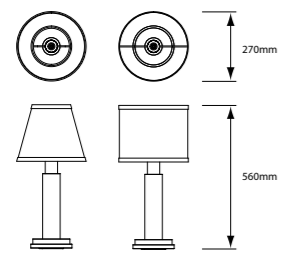

GEM² ROUND HANDMADE RESIN
170mm x ø 110mm, 1,32 kg

Opal

Amber

MEDUSA
handmade

MEDUSA HANDMADE RESIN
195mm x 140mm x 110mm, 1,42 kg

Champagne

ELIZABETH

ELIZABETH
560mm x ø 270mm, 2,80 kg