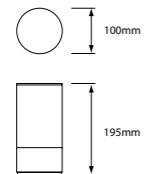

Green Glass

ICE
SQUARE /
ROUND

ICE SQUARE

160mm x 85mm x 85mm, 1,24 kg
175mm x 110mm x 110mm, 1,81kg

ICE ROUND

160mm x ø 85mm, 1,04 kg
175mm x ø 110mm, 1,64kg

Ice Square 85

Ice Square 100

Ice Round 85

Ice Round 100

ICE SQUARE 100 · Benelong Restaurant · Sydney · Australien

MARGARITA

LITTLE MARGARITA / MARGARITA

180mm x ø 100mm, 1,11 kg
205mm x ø 100mm, 1,22kg

Little Margarita

Margarita

EGG

120mm

180mm

EGG ORIGINAL
180mm x ø 120mm, 1,00 kg

120mm

180mm

EGG FRITTED ORIGINAL
180mm x ø 120mm, 1,00 kg

Original

Opal

COLLINS/
MAGILL

LITTLE COLLINS / COLLINS
145mm x ø 100mm, 0,63 kg
195mm x ø 100mm, 0,73kg

Little Collins

Collins

MAGILL
195mm x ø 100mm, 0,85 kg

Stainless Steel

APEX