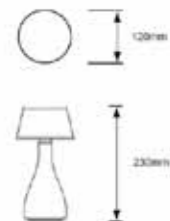

EGG

120mm

180mm

EGG ORIGINAL
180mm x ø 120mm, 1,00 kg

120mm

180mm

EGG FRITTED ORIGINAL
180mm x ø 120mm, 1,00 kg

Original

Opal

COLLINS/
MAGILL

LITTLE COLLINS / COLLINS
145mm x ø 100mm, 0,63 kg
195mm x ø 100mm, 0,73kg

Little Collins

Collins

MAGILL
195mm x ø 100mm, 0,85 kg

Stainless Steel

APEX

APEX

208mm x ø 80,5mm, 0,53 kg

Shadow Grey

Silver

Mocha

Real Brass

Fire Red

Forest Green

Barrier Reef

BELLINGEN

BELLINGEN
230mm x ø 120mm, 0,39 kg

Spring

BELLINGEN
275mm x ø 120mm, 0,40 kg

Summer

BELLINGEN
230mm x ø 116mm, 0,65 kg

Winter