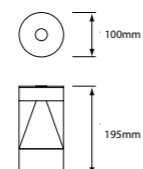

Green Glass

ICE
SQUARE /
ROUND

ICE SQUARE

160mm x 85mm x 85mm, 1,24 kg
175mm x 110mm x 110mm, 1,81kg

ICE ROUND

160mm x ø 85mm, 1,04 kg
175mm x ø 110mm, 1,64kg

Ice Square 85

Ice Square 100

Ice Round 85

Ice Round 100

ICE SQUARE 100 · Benelong Restaurant · Sydney · Australien

MARGARITA

LITTLE MARGARITA / MARGARITA

180mm x ø 100mm, 1,11 kg
205mm x ø 100mm, 1,22kg

Little Margarita

Margarita

EGG

120mm

180mm

EGG ORIGINAL
180mm x ø 120mm, 1,00 kg

120mm

180mm

EGG FRITTED ORIGINAL
180mm x ø 120mm, 1,00 kg

Original

Opal

COLLINS/
MAGILL

LITTLE COLLINS / COLLINS
145mm x ø 100mm, 0,63 kg
195mm x ø 100mm, 0,73kg

Little Collins

Collins

MAGILL
195mm x ø 100mm, 0,85 kg

Stainless Steel

APEX