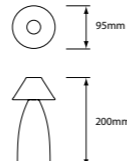

POPPY Satin Brass - Mahanakho Sky Bar - Bangkok - Thailand

COOEE

COOEE 1C
210mm x ø 90mm, 0,23 kg

Lacquered Copper

COOEE 2 / 2C
210mm x ø 90mm, 0,26 kg

Lacquered Brass

Anod. Aluminium

COOEE 3 / 3C
220mm x ø 97mm, 0,23 kg

Sandblasted Black

Sandblasted Bronze

OWL

OWL 1
190mm x ø 78mm, 0,55 kg

Stainless Steel

OWL 2
190mm x ø 90mm, 0,60 kg

Copper

OWL 3
200mm x ø 95mm, 0,58 kg

Brass

OWL 1 Copper · Gilgoly Hilton · Tokio · Japan

ALBERT
VICTORIA
RITZ

ALBERT
275mm x 120mm x 120mm, 1,10 kg

Brass

VICTORIA
275mm x ø 120mm, 0,80 kg

Aged Brass

RITZ
275mm x 125mm x 125mm, 2,00 kg