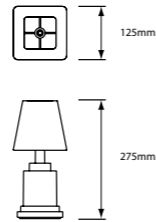

Brass

OWL 1 Copper · Gilgoly Hilton · Tokio · Japan

ALBERT
VICTORIA
RITZ

ALBERT
275mm x 120mm x 120mm, 1,10 kg

Brass

VICTORIA
275mm x ø 120mm, 0,80 kg

Aged Brass

RITZ
275mm x 125mm x 125mm, 2,00 kg

Plated Nickel

VICTORIA Brass · The Chow Kit, Kuala Lumpur · Malaysia

VICTORIA
GLASS

116mm

230mm

VICTORIA GLASS
230mm x ø 116mm, 0,85 kg

Frosted Glass

Amber Glass